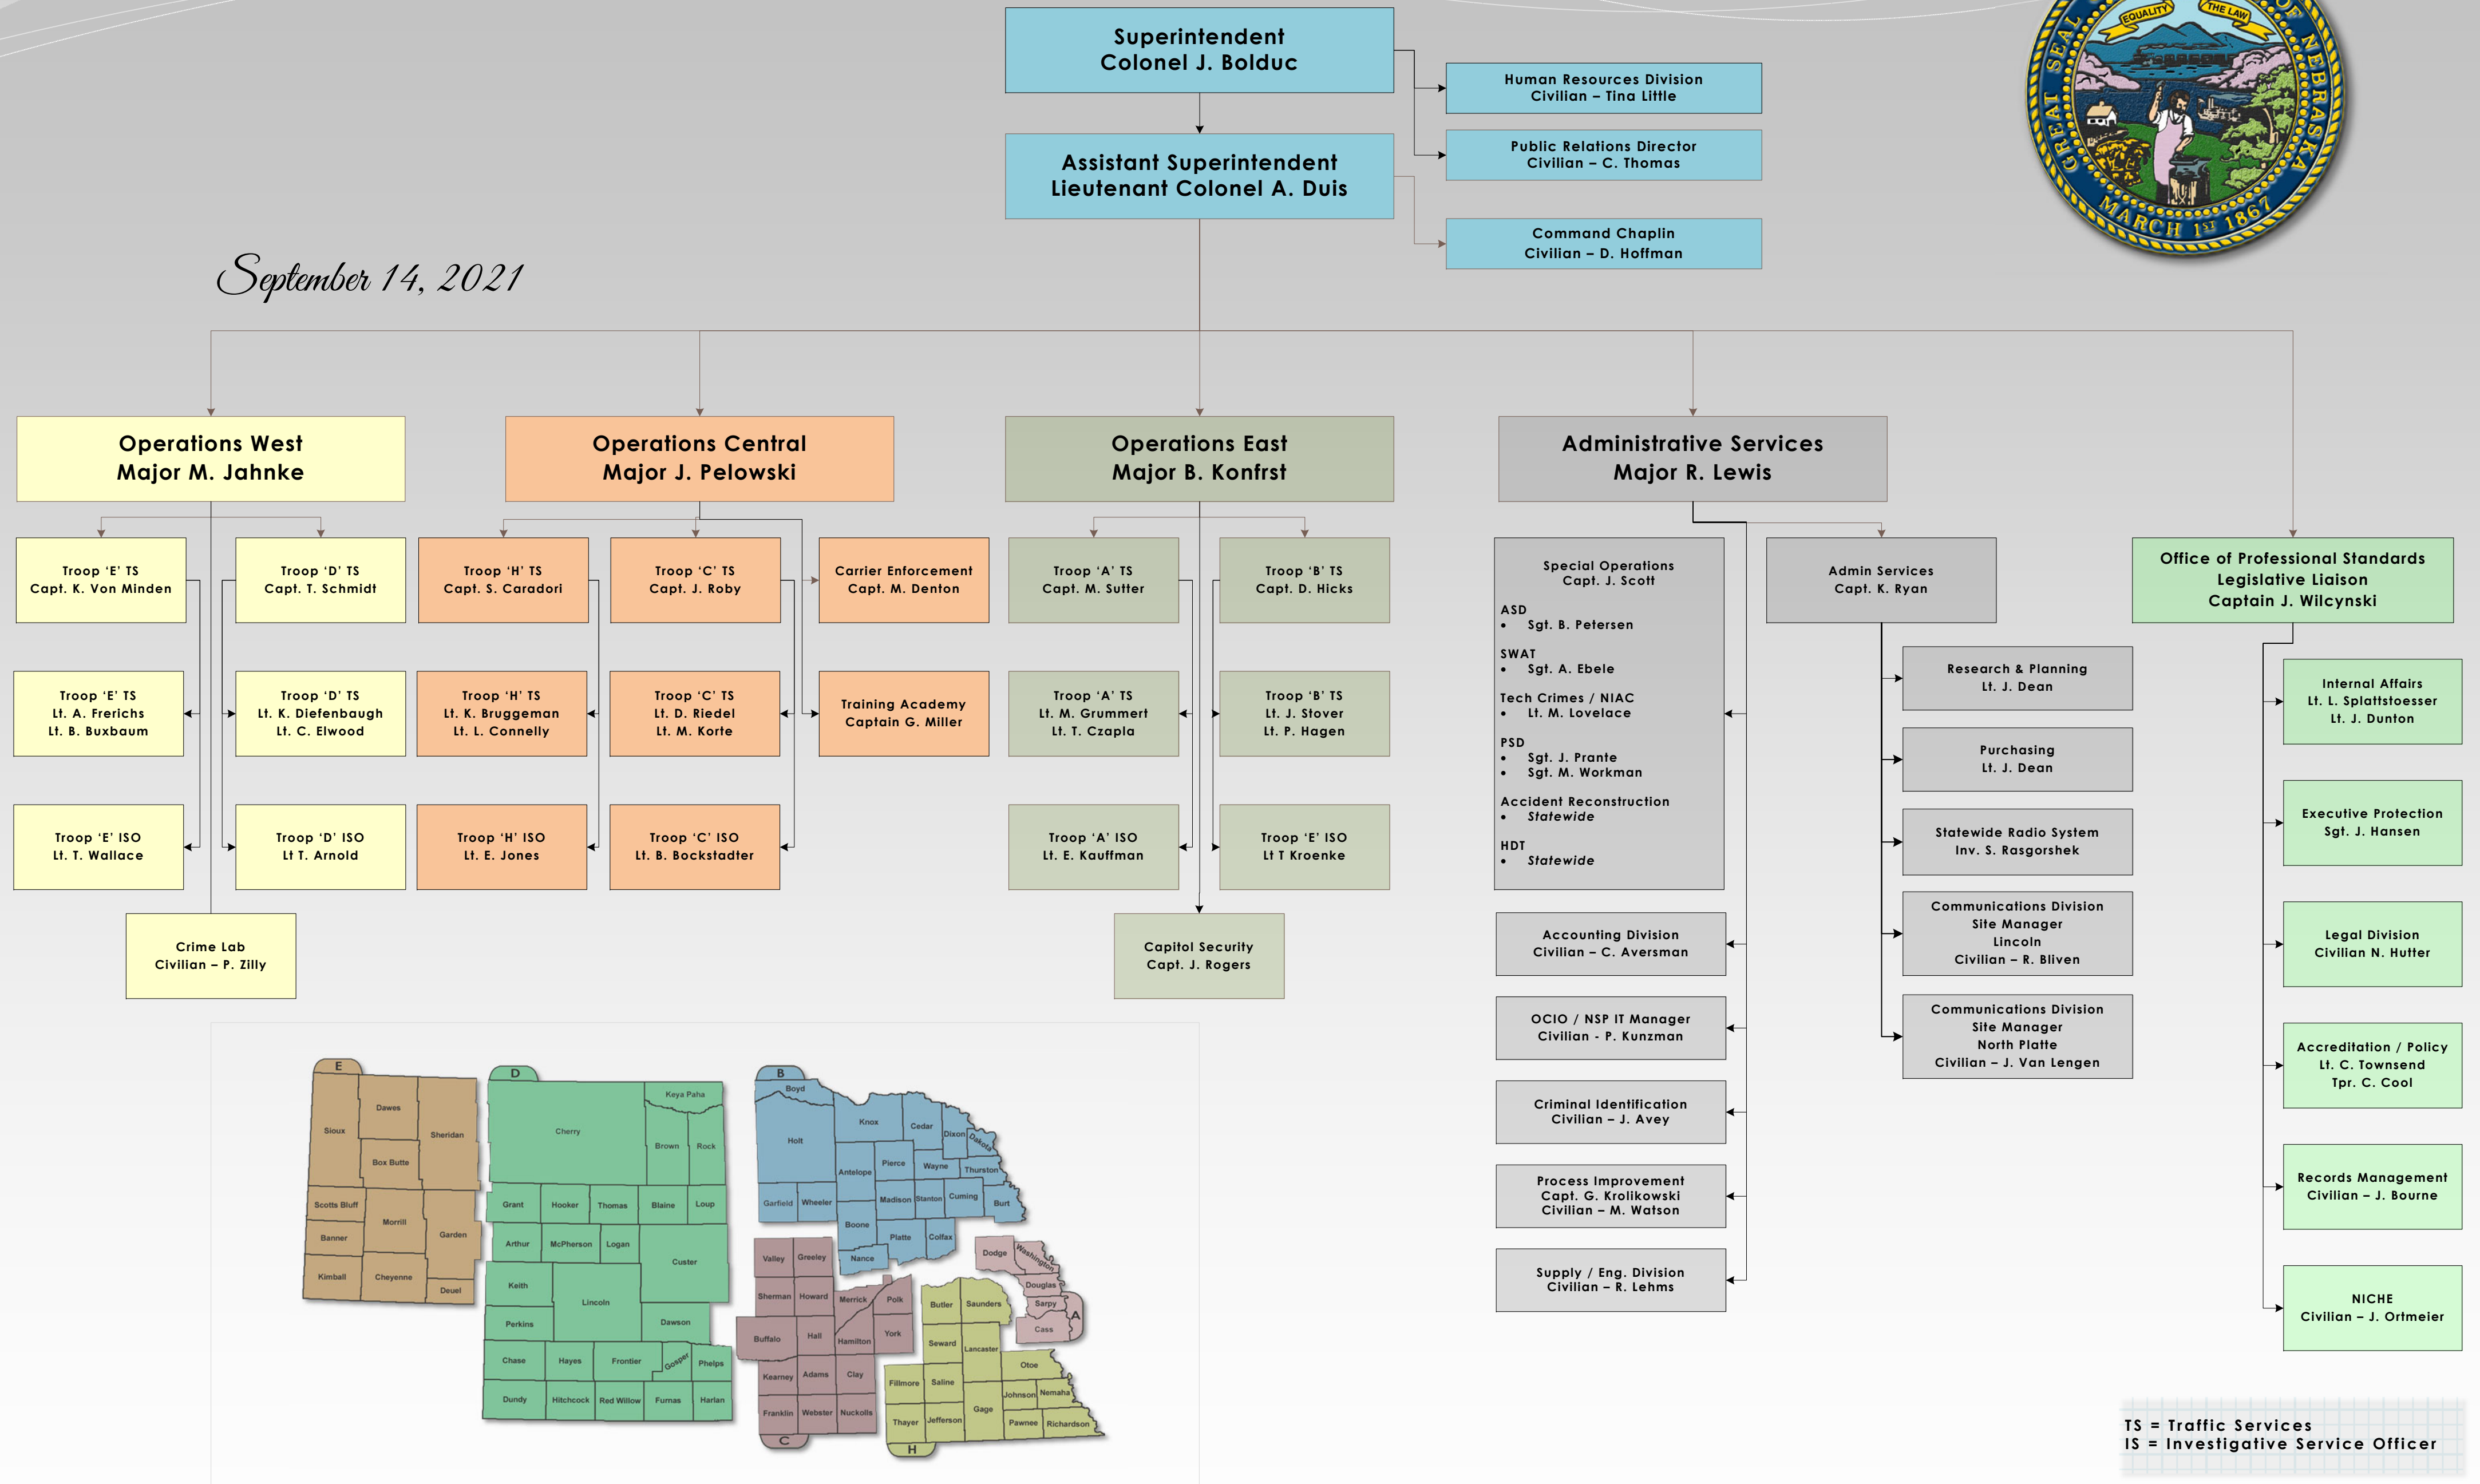

Nebraska State Patrol

September 14, 2021

TS = Traffic Services
IS = Investigative Service Officer

Pro Bono Publico

HONESTY / PROFESSIONALISM / SELF-DISCIPLINE / OFFICER SAFETY / ATTENTION TO DETAIL / SENSE OF URGENCY / ADAPTABILITY / PERFORMANCE DRIVEN / TEAM ORIENTED