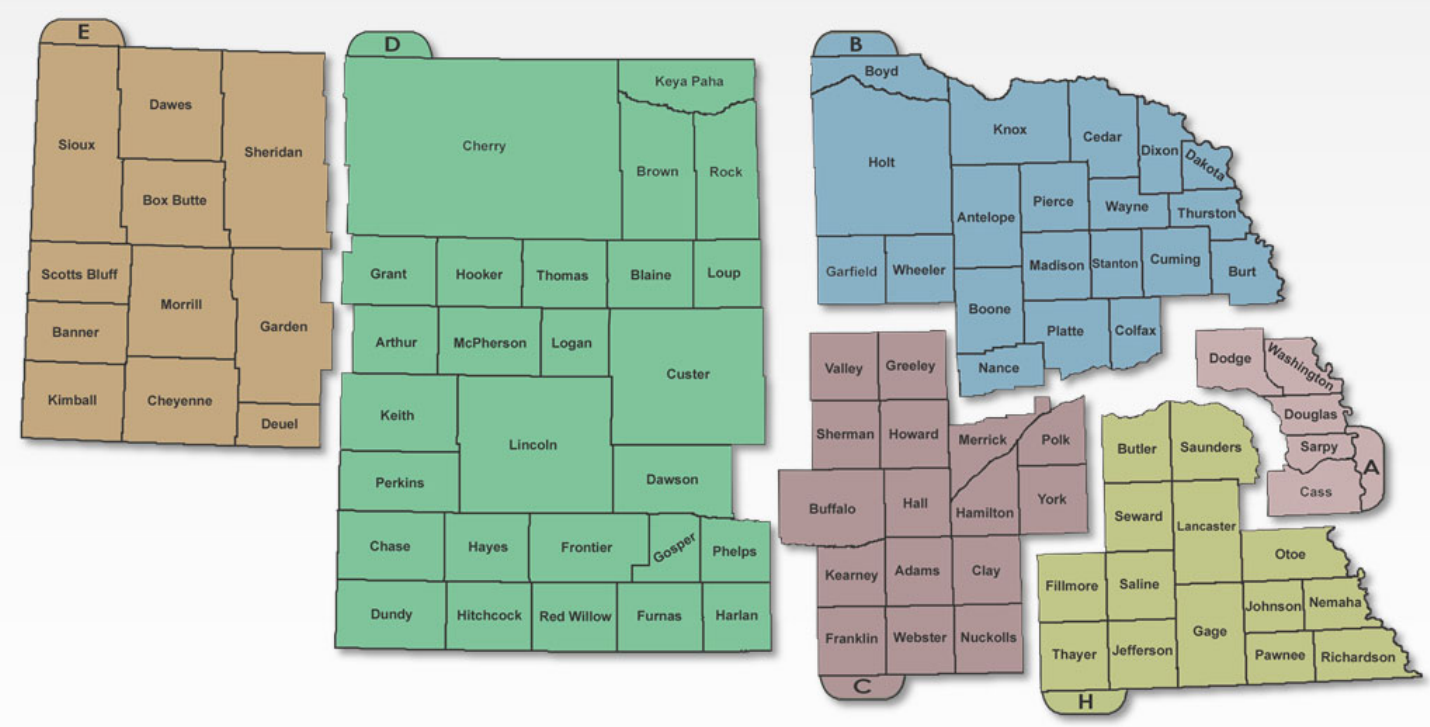

Nebraska State Patrol

September 14, 2021

TS = Traffic Services
IS = Investigative Service Officer

Pro Bono Publico

HONESTY / PROFESSIONALISM / SELF-DISCIPLINE / OFFICER SAFETY / ATTENTION TO DETAIL / SENSE OF URGENCY / ADAPTABILITY / PERFORMANCE DRIVEN / TEAM ORIENTED