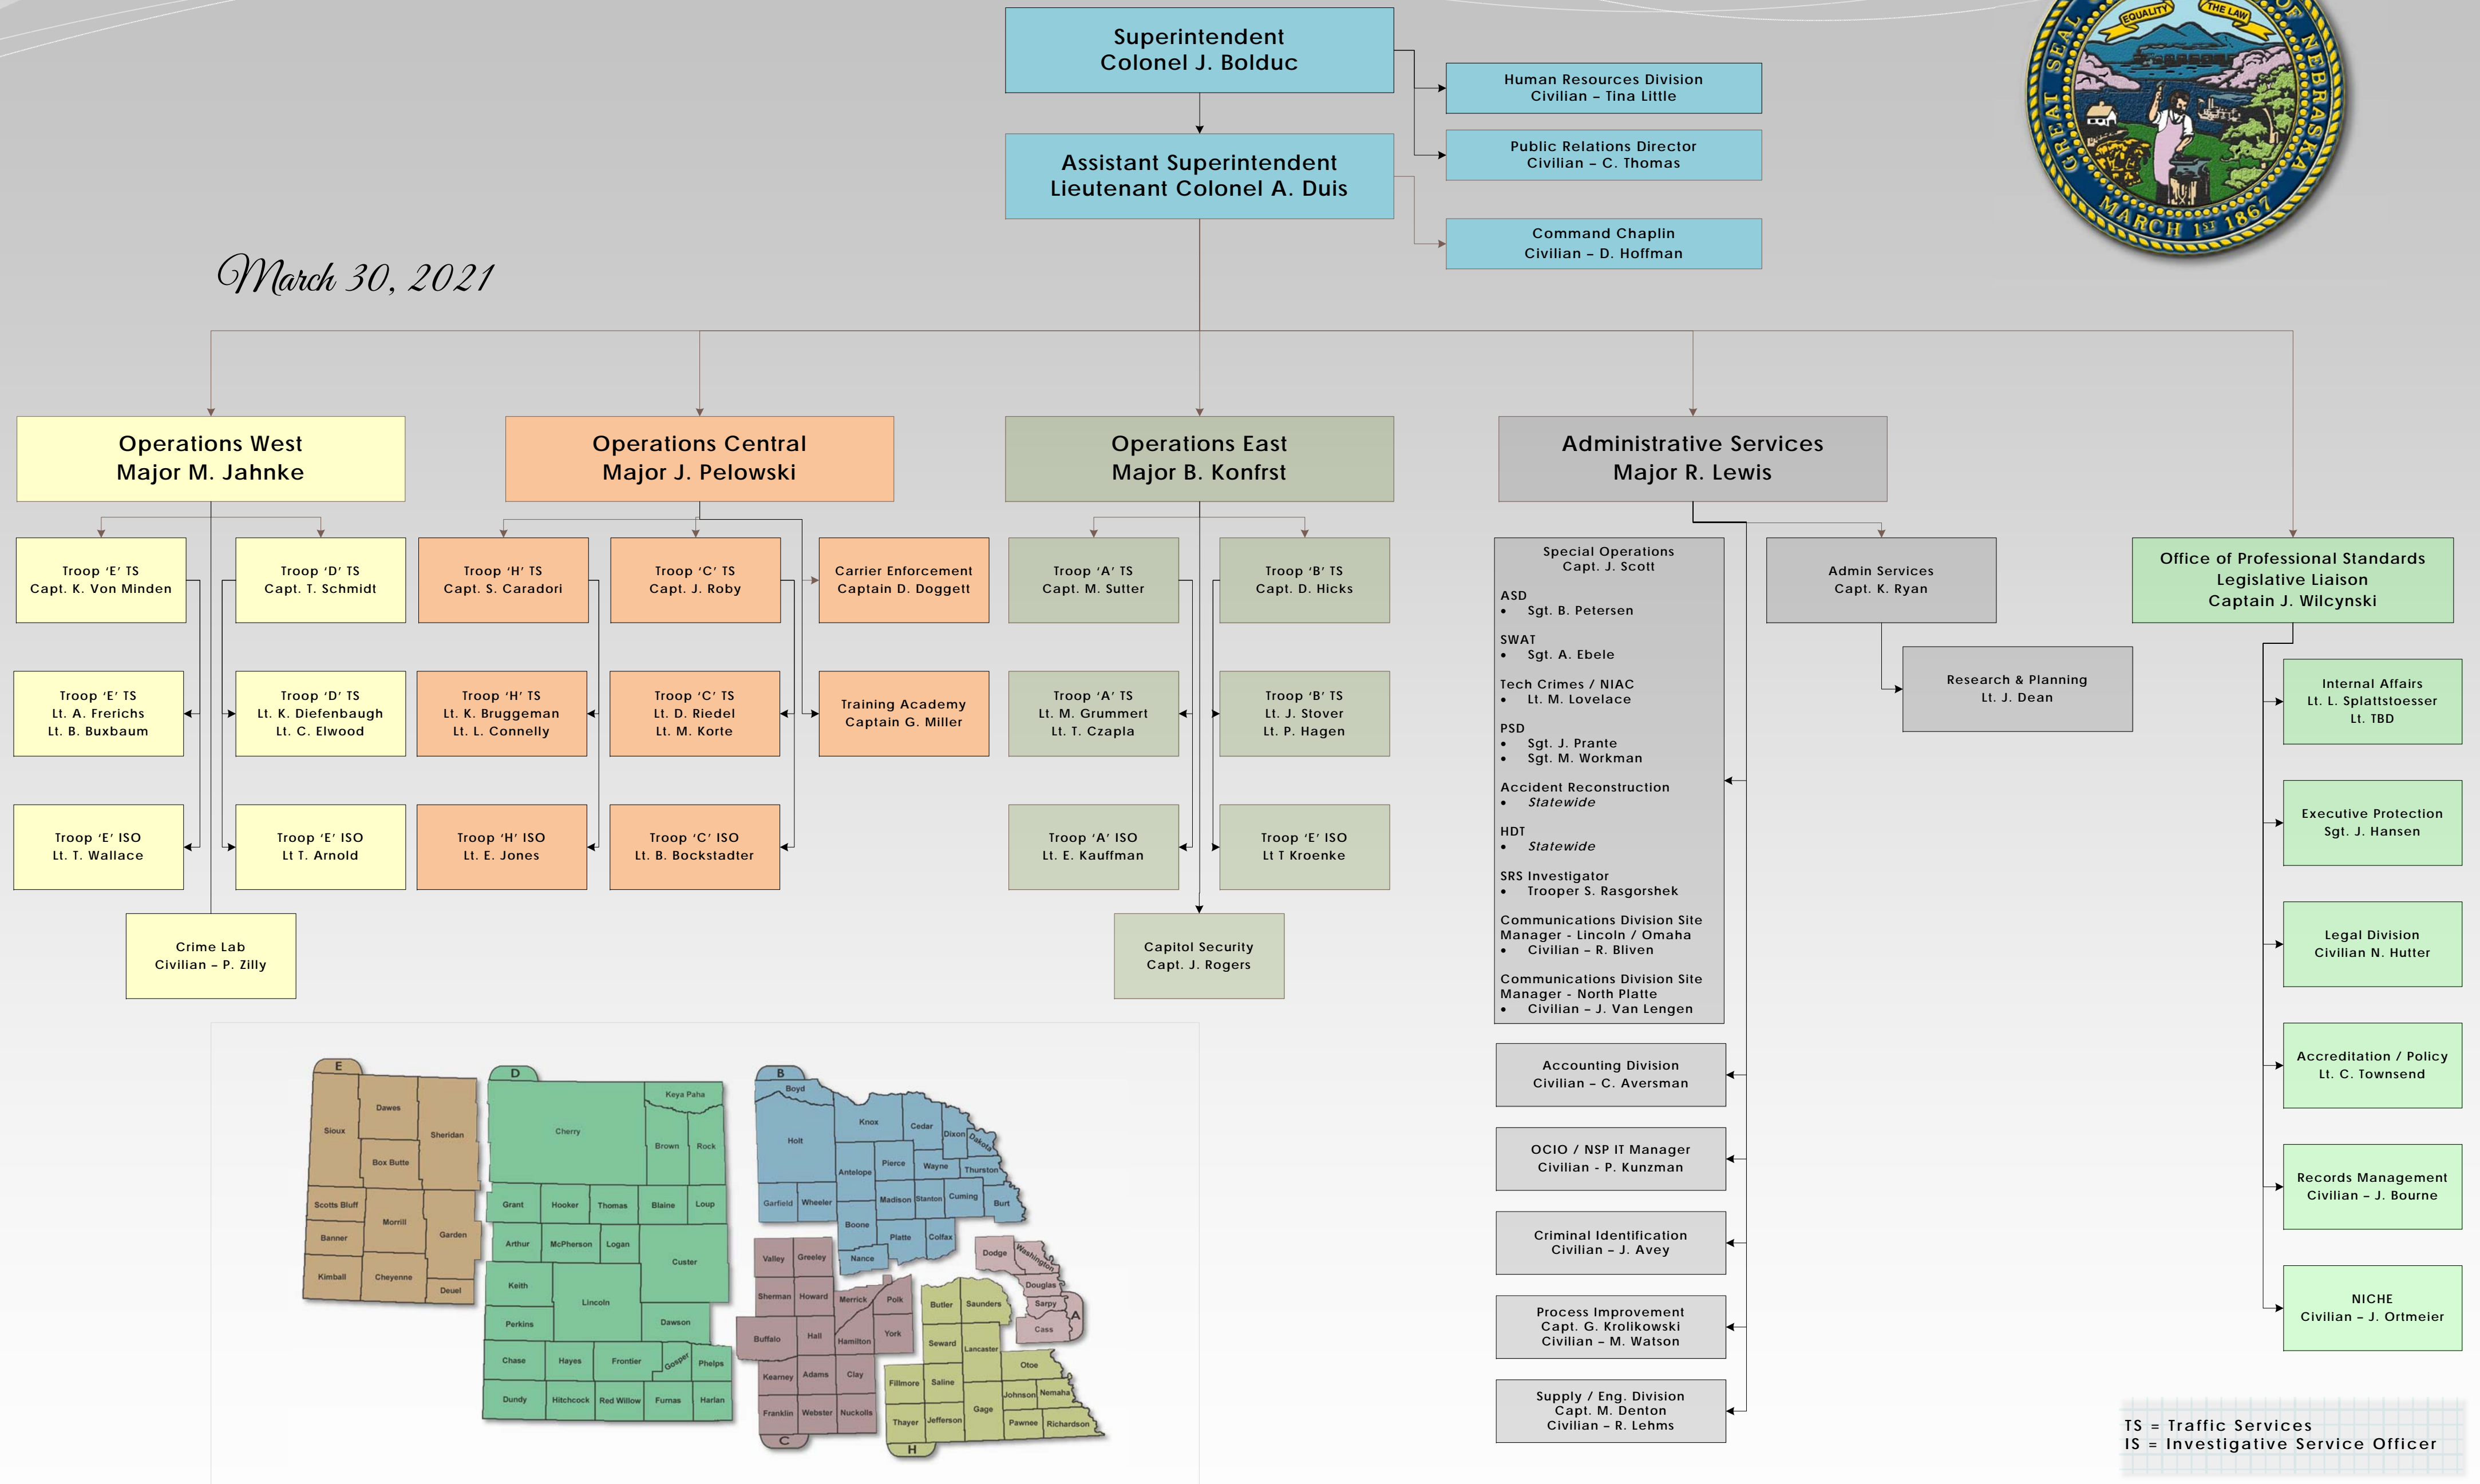

Nebraska State Patrol

March 30, 2021

TS = Traffic Services
IS = Investigative Service Officer

Pro Bono Publico

HONESTY / PROFESSIONALISM / SELF-DISCIPLINE / OFFICER SAFETY / ATTENTION TO DETAIL / SENSE OF URGENCY / ADAPTABILITY / PERFORMANCE DRIVEN / TEAM ORIENTED